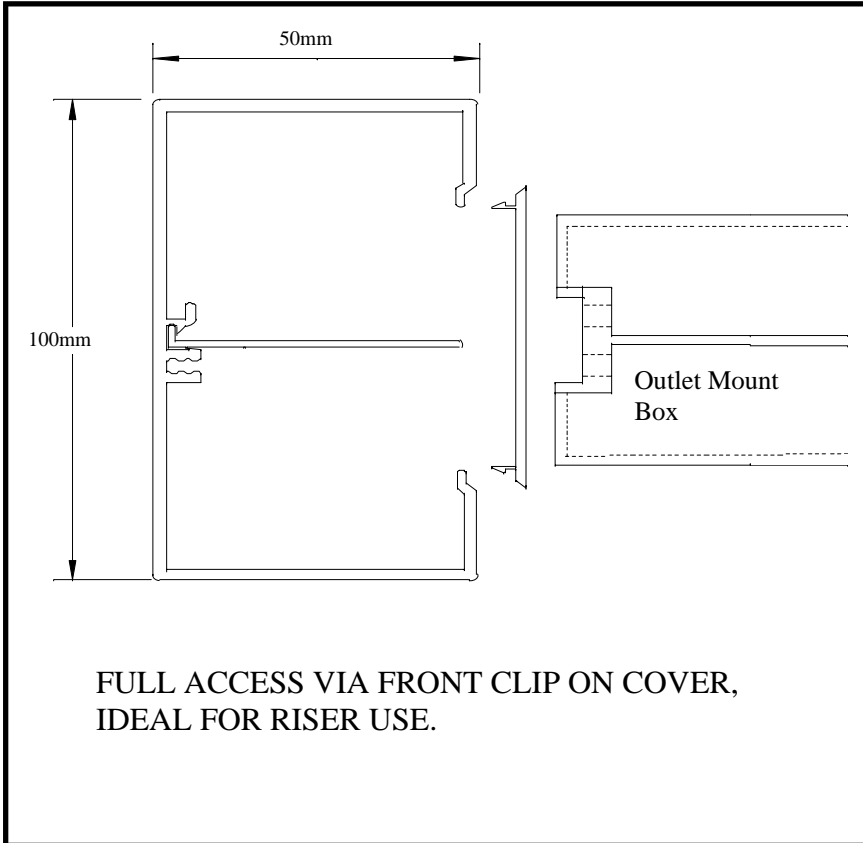

"Simply Better"

SKIRTEC GROUP PTY LTD
ACN 074 107 805
TEL 07 3375 6144
FAX 07 3375 6033
Email sales@skirtec.com.au

FREECALL 1800 064 435

www.skirtec.com.au

ASC30 or ASC36 CENTREPOINT-

2 Channel Extruded Aluminium Service Columns, Fully Modular
100mm X 50mm 3.0 Metre or 3.6 Metre. Specials up to 6 Metres.

INTRODUCING

ANOTHER

"Simply Better"

ECONOMICAL
SERVICE COLUMN

* NEW ALUMINIUM
SERVICE COLUMN

* FULLY MODULAR

* SUPPLIED WITH 6
FREE MOUNT KITS,
FLOOR & CEILING
BRACKETS and CEIL-
ING TRIM.

FULL ACCESS VIA FRONT CLIP ON COVER,
IDEAL FOR RISER USE.

DIMENSIONS

Profile: 100mm X 50mm
Lengths: ASC30 = 3 Metres
ASC36 = 3.6 Metres
Specials up to 6M.

SUGGESTED SPECIFICATIONS

The Contractor shall install a 2 Channel Service Column "Centrepont by Skirtec", as indicated on the tender drawings.

Outlets shall be mounted on one side of the duct with no visible cover joins adjacent. The column shall be powdercoated or anodised.

COLOURS AVAILABLE, CLEAR ANODISED, WHITE BIRCH AND GREY.
OTHER POWDER COAT COLOURS
AVAILABLE UPON REQUEST.

CAT No	Description
ASC30-CA	Centrepont Service Column 3M clear anodised
ASC30-GR	Centrepont Service Column 3M grey
ASC30-WH	Centrepont Service Column 3M White Birch
ASC36-CA	Centrepont Service Column 3.6M clear anodised
ASC36-GR	Centrepont Service Column 3.6M grey
ASC36-WH	Centrepont Service Column 3.6M White Birch
ASC36-Z-MT	Additional mount box suit std grid plate
ASC36-Z-ES	End stop / cap to suit ASC
ASC36-Z-FL	Ceiling / Floor mount kit, additional
ASC36-SP	Centrepont Column up to 6 M
Set Up	Powdercoat set up fee for special colours
Colours	Stock colours, clear anodised, grey, white birch