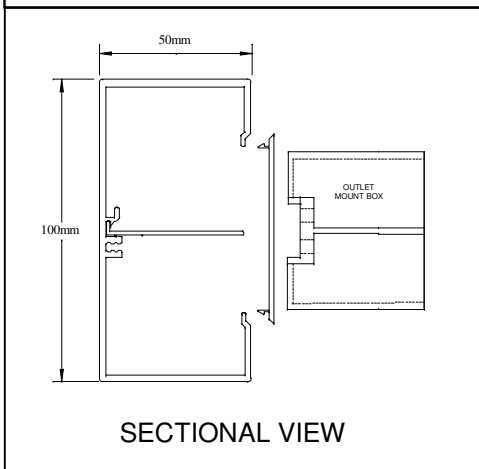

CENTREPOINT

2 CHANNEL ALUMINIUM SERVICE COLUMN

- ASC30 & ASC36 - 3 & 3.6M COLUMNS

EACH CENTREPOINT KIT CONTAINS

- ✧ **3 OR 3.6M COLUMN COMPLETE WITH COVER**
- ✧ **6 FREE UNIVERSAL OUTLET MOUNTING KITS**
- ✧ **FLOOR & CEILING MOUNTING HARDWARE**
- ✧ **CEILING TRIM**

DIMENSIONS

PROFILE	100X50 mm
LENGTH - BASE	3 METRES
- COVER	3 METRES

SECTIONAL VIEW

COLOURS

AVAILABLE IN:

- JAMES GREY
- CLEAR ANODISED
- WHITE BIRCH
- POWDERCOATED TO SUIT
SPECIAL COLOUR
REQUIREMENTS

MATERIALS

ALUMINIUM:

THE COLUMN SECTION IS EXTRUDED ALUMINIUM, ARCHITECTURAL ALLOY; TEMPER 6060-T5. THIS IS A HEAT TREATED ARTIFICIALLY AGED ALLOY.

CAPACITY

TOP CHANNEL	990mm ²
BOTTOM CHANNEL	990mm ²

OUTLET KITS

CENTREPOINT OUTLET KITS SUPPORT ALL STANDARD SIZED GRID PLATES WITH 84mm CENTRES. (6 INCLUDED)

SPECIALS

CENTREPOINT SERVICE COLUMNS CAN BE MADE TO ORDER UP TO 6 METRES IN LENGTH. POWDERCOATING IS AVAILABLE FOR SPECIAL COLOURS.